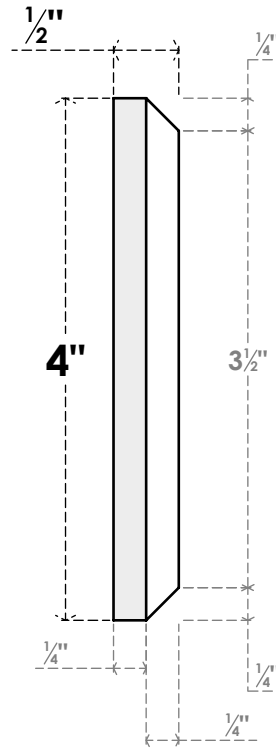

ROSP040X040X050SDG13

4"W X 4"H X 1/2"P STANDARD SEDGWICK SPIRAL ROSETTE WITH BEVELED EDGE, ARCHITECTURAL GRADE PVC

FRONT

SIDE

EKENA MILLWORK
2300 WEST MAIN ST.
CLARKSVILLE, TX 75426
TOLL FREE: 866-607-0453
WWW.EKENAMILLWORK.COM

NOTES

1. INSTALLATION TO BE COMPLETED IN ACCORDANCE WITH MANUFACTURER'S SPECIFICATIONS.
2. DRAWING MAY NOT BE TO SCALE
3. THIS DRAWING IS INTENDED FOR DESIGN AND PLANNING PURPOSES ONLY.
4. ALL INFORMATION CONTAINED HEREIN WAS CURRENT AT THE TIME OF DEVELOPMENT BUT MUST BE REVIEWED AND APPROVED BY THE PRODUCT MANUFACTURER TO BE CONSIDERED ACCURATE.
5. ARCHITECTURAL GRADE PVC PRODUCTS ARE MADE FROM EXPANDED CELLULAR PVC AND COME NATURALLY WHITE BUT MAY BE PAINTED