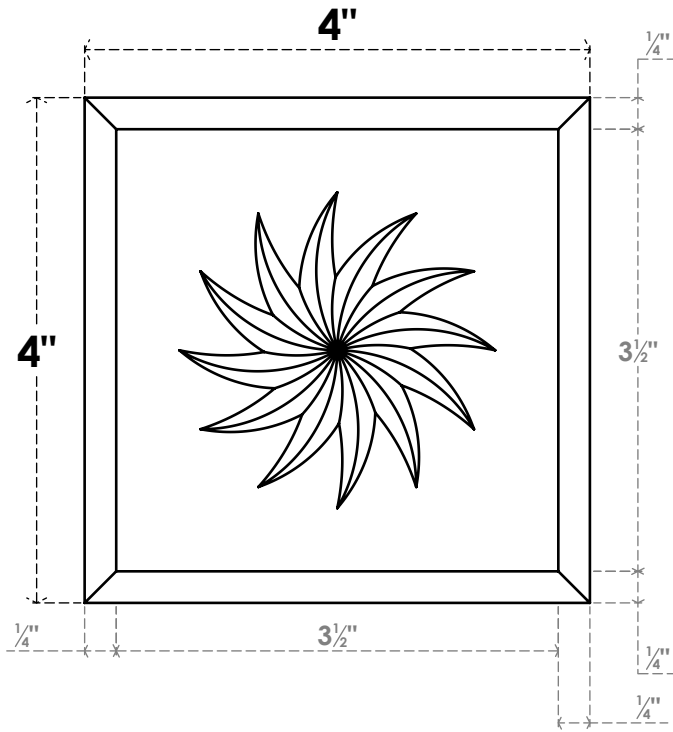

ROSP040X040X050SDG13

4"W X 4"H X 1/2"P STANDARD SEDGWICK SPIRAL ROSETTE WITH BEVELED EDGE, ARCHITECTURAL GRADE PVC

FRONT

SIDE

EKENA MILLWORK
2300 WEST MAIN ST.
CLARKSVILLE, TX 75426
TOLL FREE: 866-607-0453
WWW.EKENAMILLWORK.COM